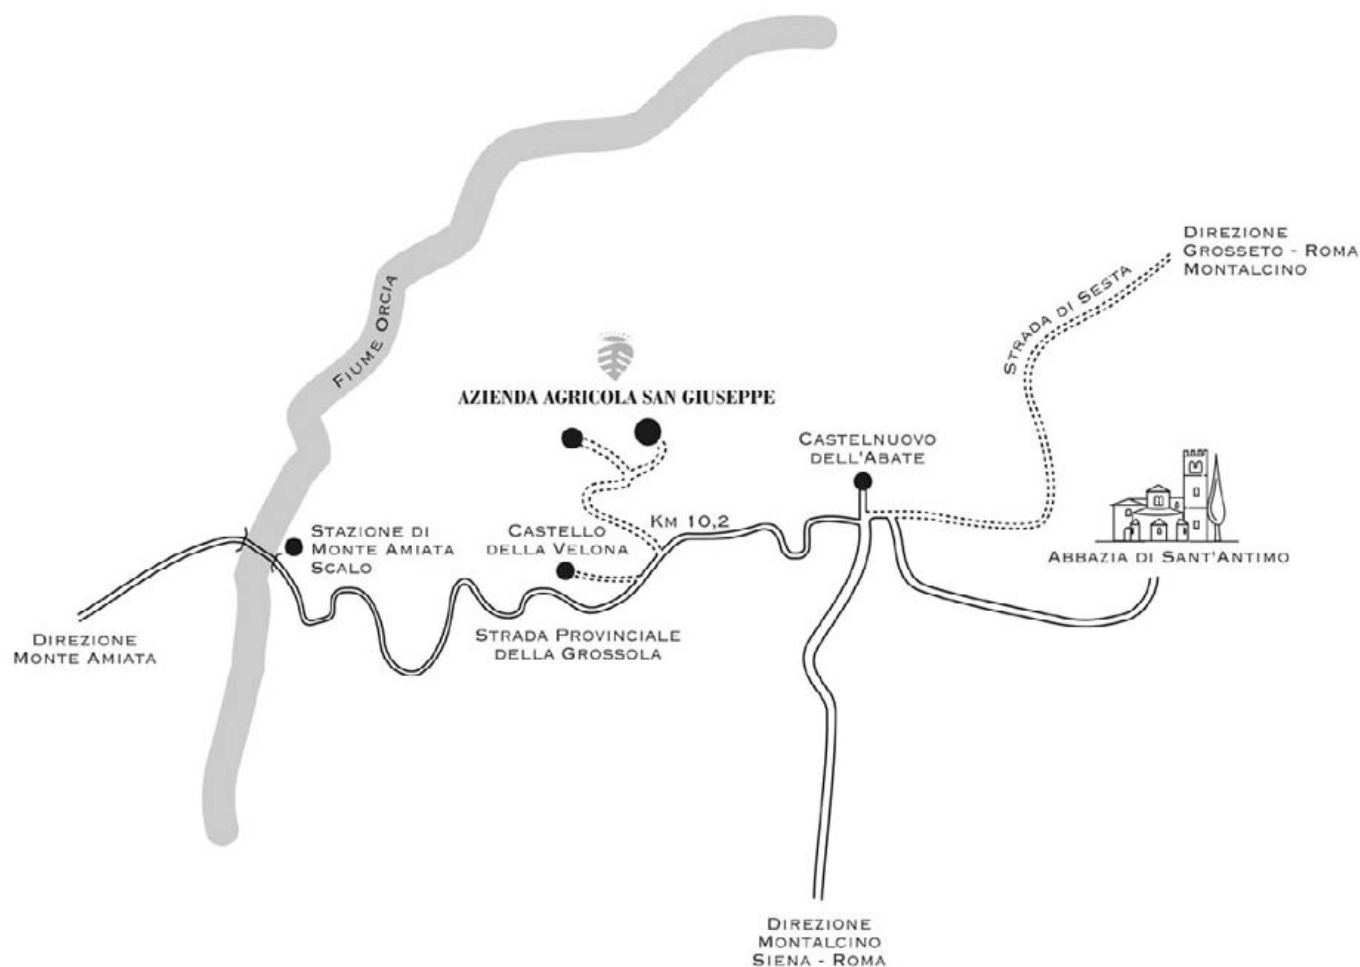

AZIENDA AGRICOLA S. GIUSEPPE

ADDRESS:

PODERE SAN GIUSEPPE
S.P. 55 DELLA BADIA DI SANT'ANTIMO, KM 10,2
53024, MONTALCINO (SIENA) CASELLA POSTALE, 6
ITALY

TEL & FAX: +39 0577 835754

E-MAIL: INFO@STELLADICAMPALTO.IT

HOW TO GET HERE:

- FROM NORTHERN ITALY FLORENCE: TAKE THE "FIRENZE CERTOSA" EXIT, JOIN THE "SIENA FIRENZE" MOTORWAY HEADING TOWARDS SIENA. EXIT AT "SIENA SUD" AND HEAD TOWARDS MONTALCINO. ON REACHING THE ROUNDABOUT, HEAD TOWARDS CASTELNUOVO DELL'ABATE.

- FROM SOUTHERN ITALY TAKE THE "CHIUSI-CHIANCIANO" EXIT ON THE A1 MOTORWAY, THEN FOLLOW THE SIGNS FOR CHIANCIANO. TAKE A LEFT, THEN HEAD TOWARDS SAN QUIRICO. ON REACHING SAN QUIRICO, HEAD TOWARDS MONTALCINO.

STELLA di CAMPALTO